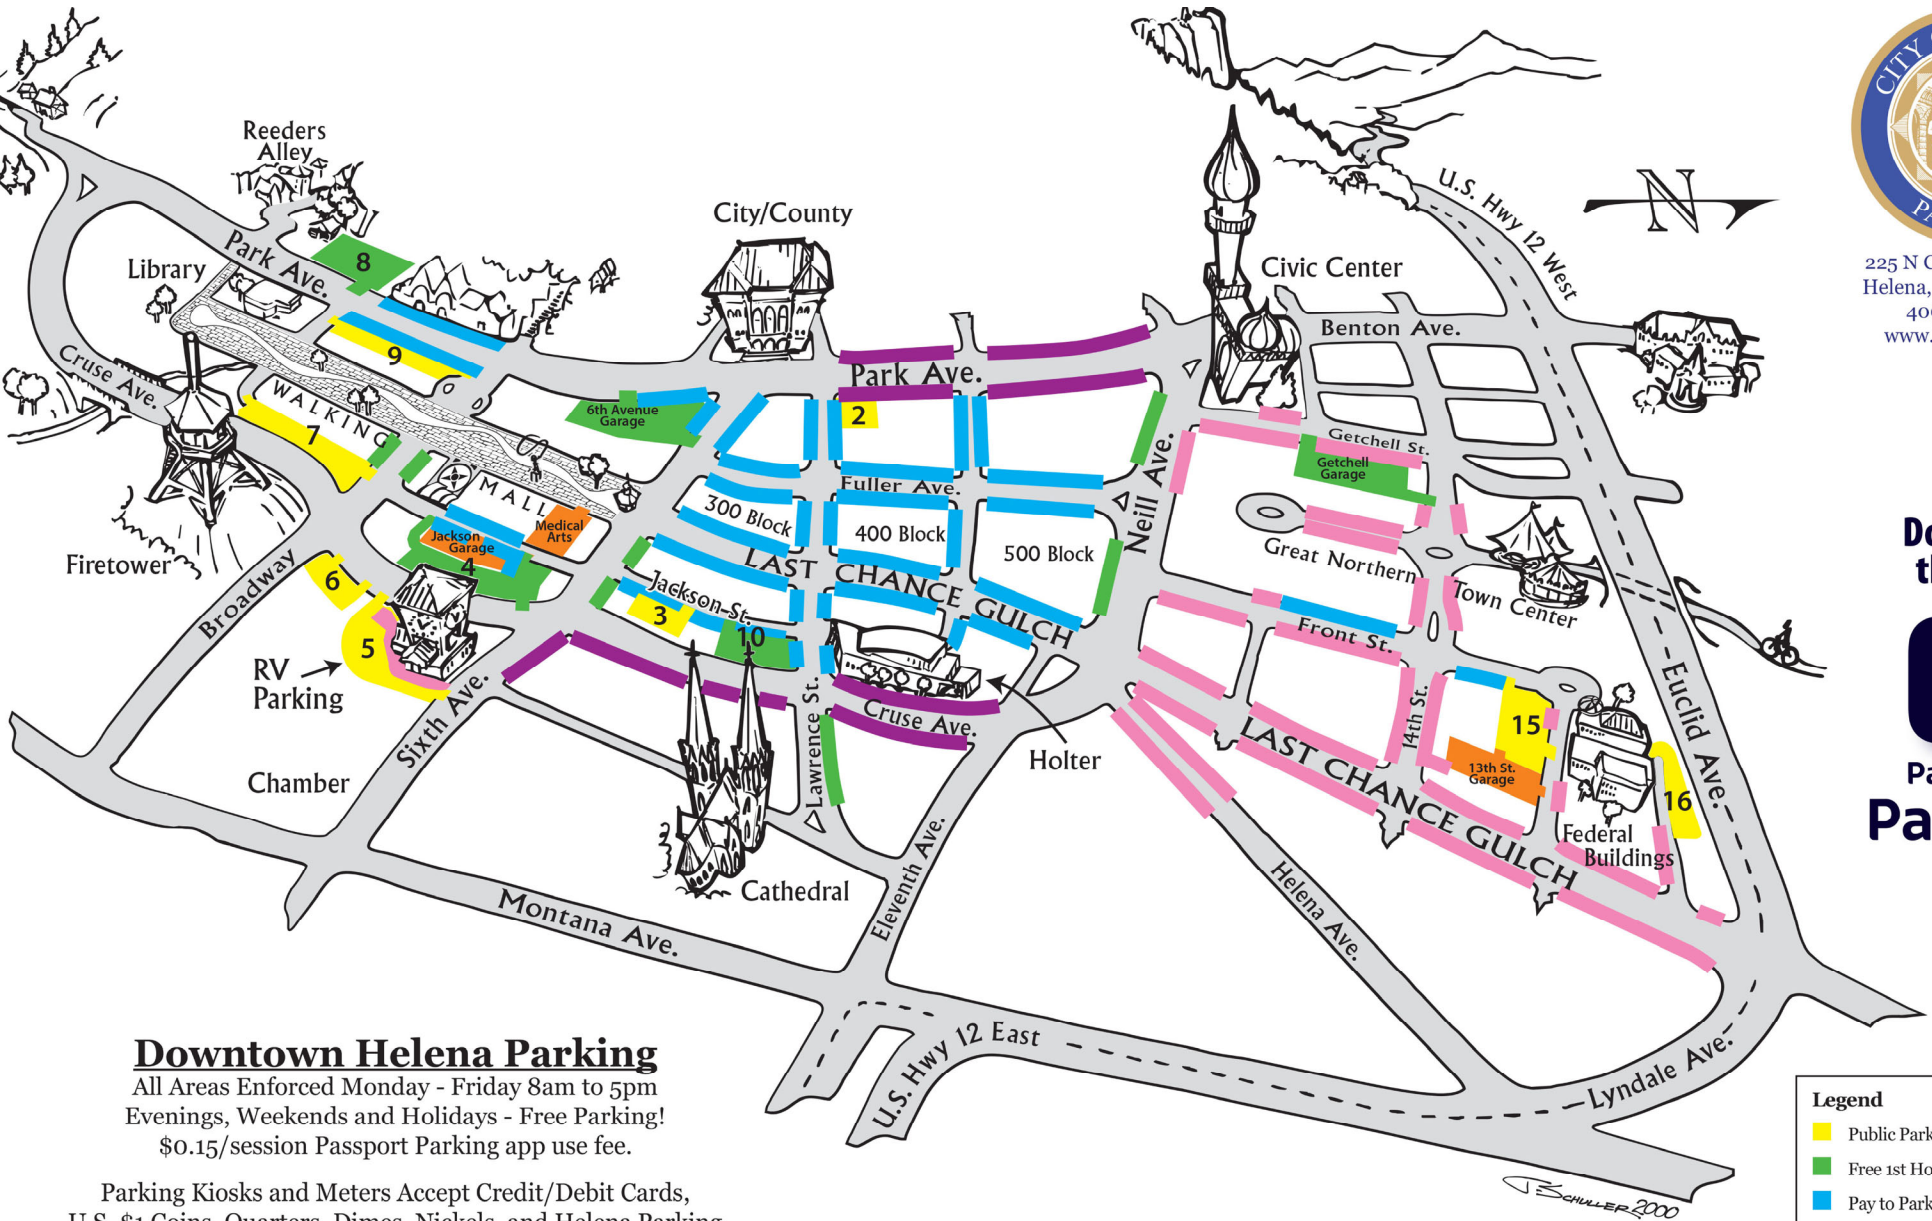

225 N Cruse Ave. Ste. C  
Helena, Montana 59601  
406-447-8419  
www.helenamt.gov

Download  
the app:

Passport  
Parking™

**Downtown Helena Parking**

All Areas Enforced Monday - Friday 8am to 5pm  
Evenings, Weekends and Holidays - Free Parking!  
\$.015/session Passport Parking app use fee.

Parking Kiosks and Meters Accept Credit/Debit Cards,  
U.S. \$1 Coins, Quarters, Dimes, Nickels, and Helena Parking  
Goldie Tokens. \*Please stop by our office to purchase Goldie Tokens.

Pay to park fees vary based on use and demand.

Legend	
<span style="color: yellow;">■</span>	Public Parking Lots
<span style="color: green;">■</span>	Free 1st Hour Parking
<span style="color: blue;">■</span>	Pay to Park On Street Parking
<span style="color: orange;">■</span>	Public Parking Garages
<span style="color: pink;">■</span>	Free Parking, time varies
<span style="color: purple;">■</span>	\$.50/Hour Metered Parking