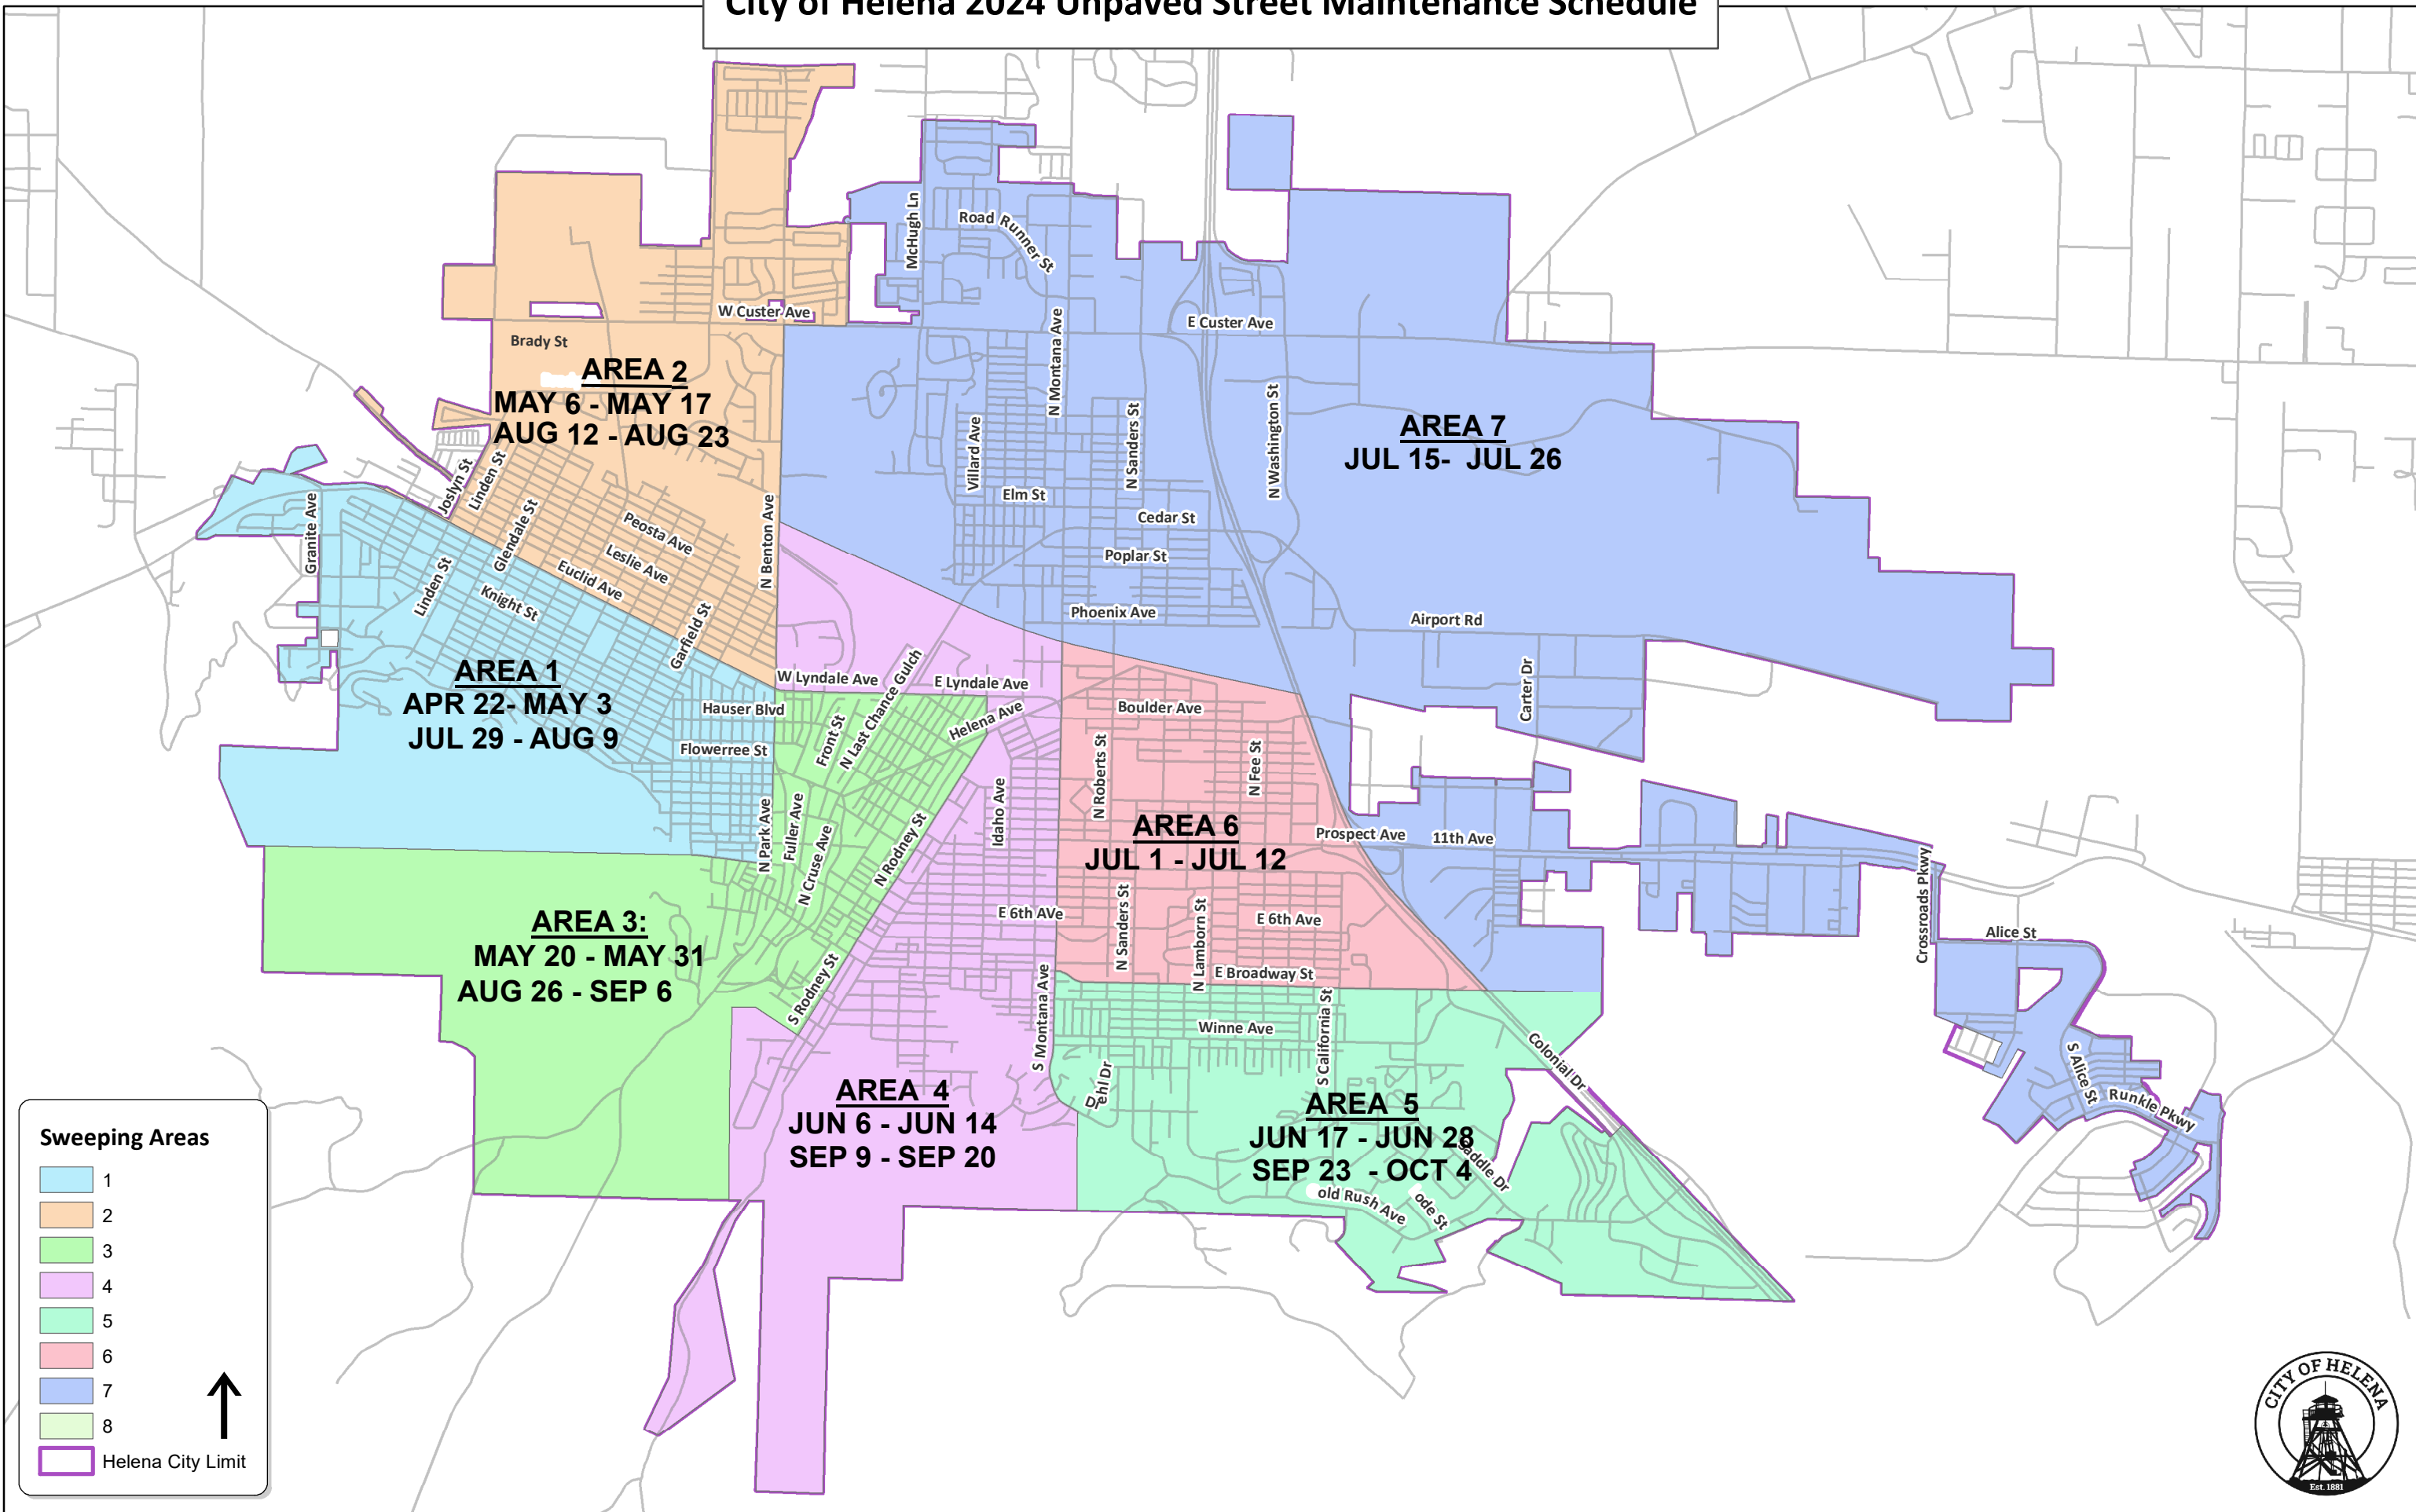

City of Helena 2024 Unpaved Street Maintenance Schedule

Sweeping Areas

- 1
- 2
- 3
- 4
- 5
- 6
- 7
- 8
- Helena City Limit

↑