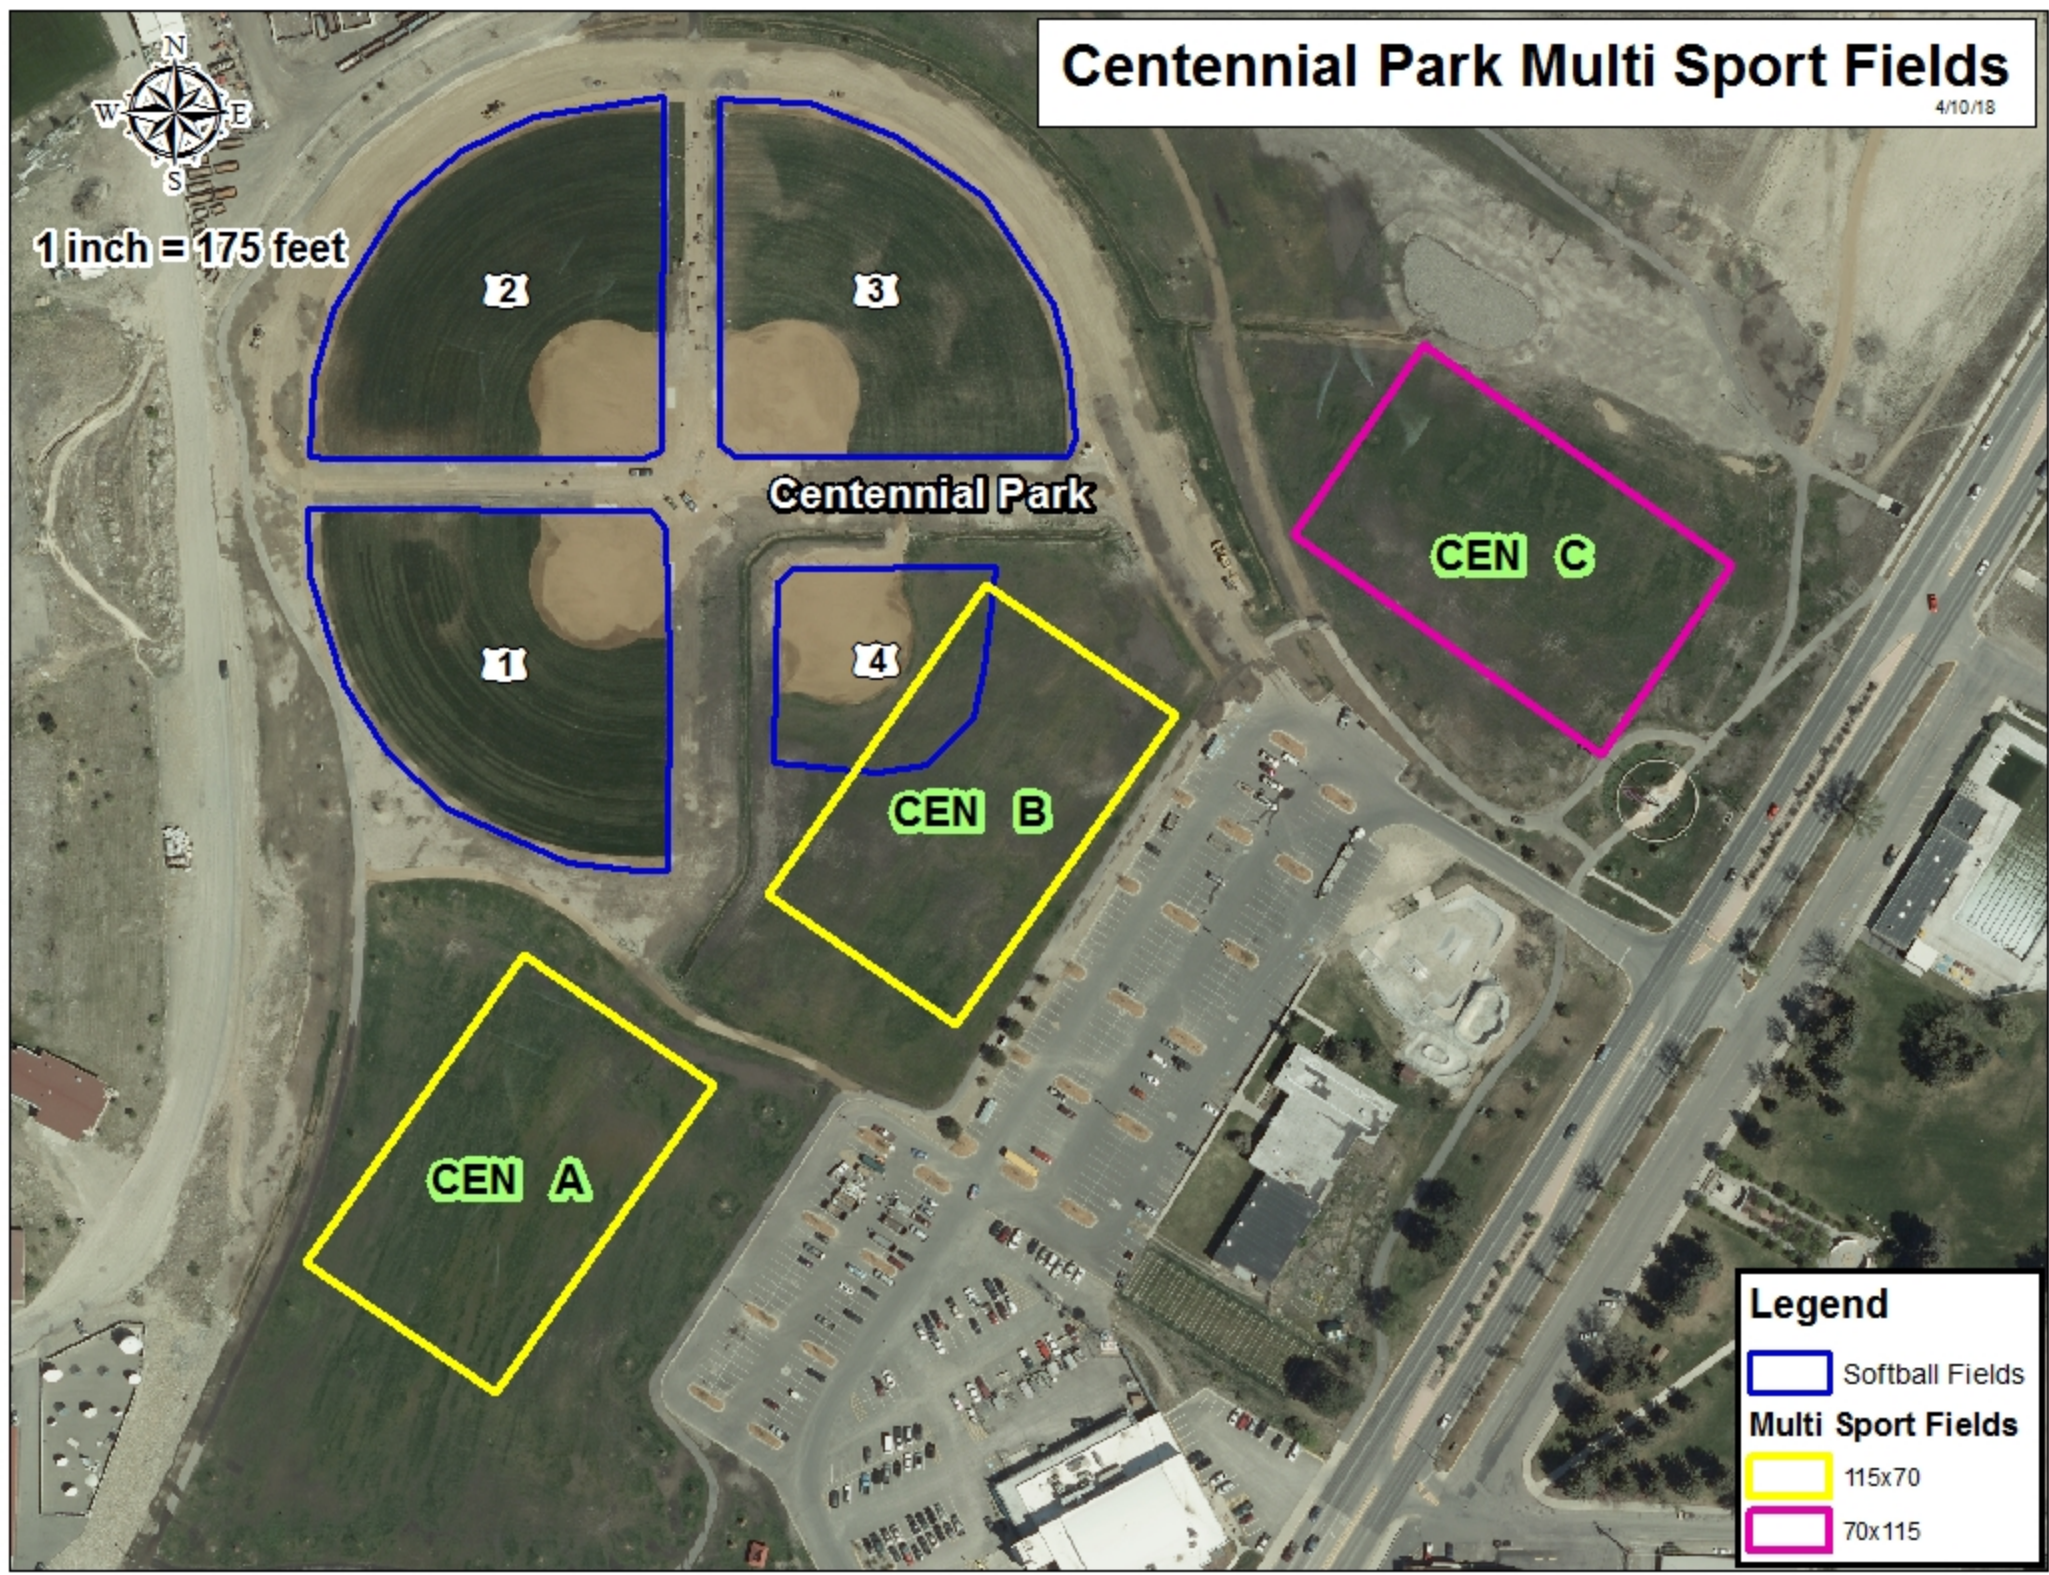

Centennial Park Multi Sport Fields

4/10/18

1 inch = 175 feet

Centennial Park

2

3

1

4

CEN C

CEN B

CEN A

Legend

 Softball Fields

Multi Sport Fields

 115x70

 70x115