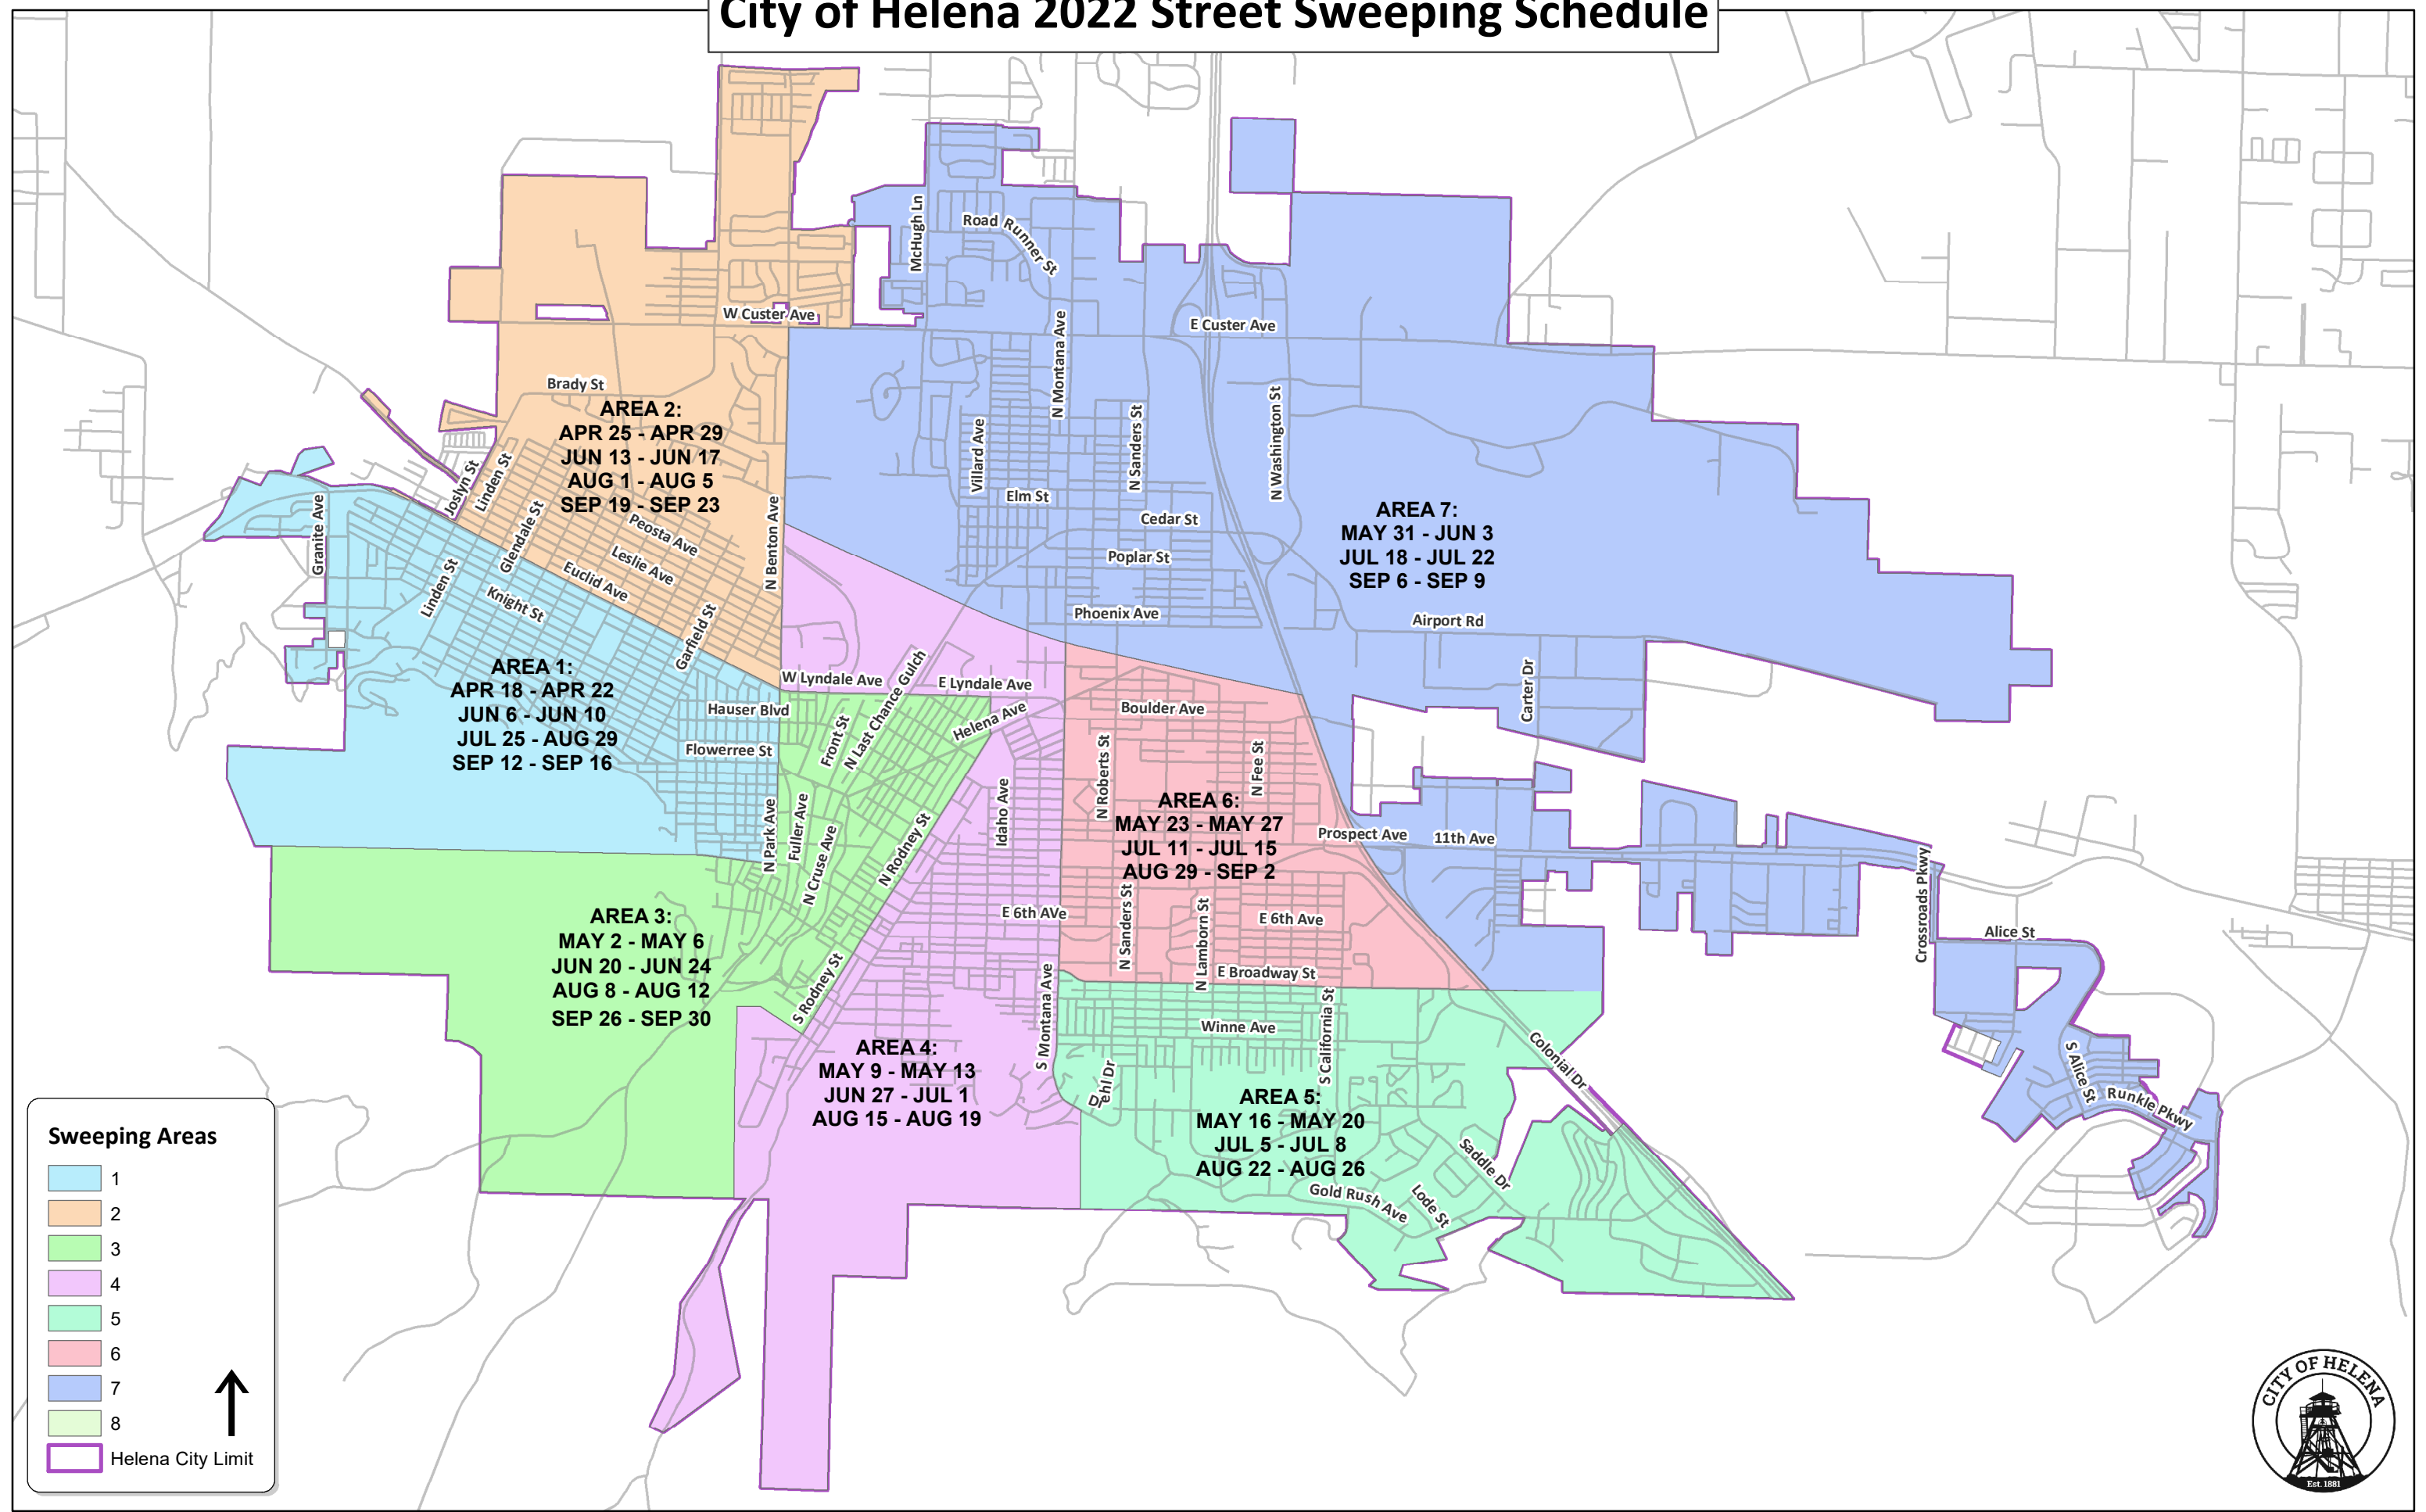

City of Helena 2022 Street Sweeping Schedule

Sweeping Areas

- 1
- 2
- 3
- 4
- 5
- 6
- 7
- 8
- Helena City Limit

↑